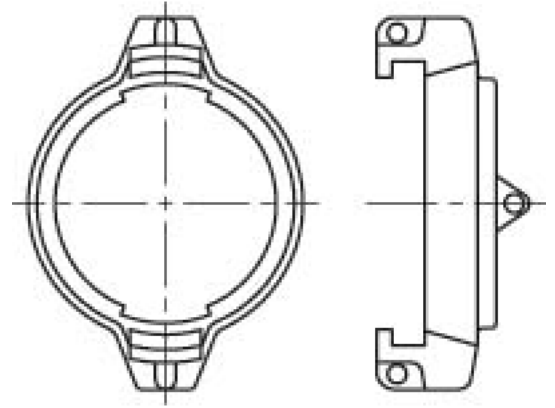

5057-10

TW COUPLING DUST CAP MB BRASS

SPECIFICATIONS

Material

Brass

Shape

Cap

Connection 1 - TW type

MB

Connection 1 - Sealing

Gasket

Standard

DIN 28450

DESCRIPTION

The TW Coupling Dust Cap MB Brass is a durable brass cap for TW MB-type couplings with a gasket seal. It meets DIN 28450 standards and offers reliable protection and sealing.

Item number	Type 1	Size 1	Wp
50571032	TW	50	1.6 MPa
50571048	TW	80	1.6 MPa
50571064	TW	100	1.6 MPa