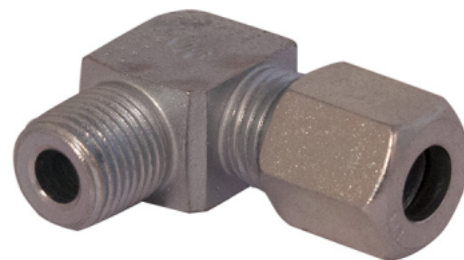

6173-xx

WE – R/C LL

SPECIFICATIONS

Material Steel **Shape** 90°

DESCRIPTION

The WE – R/C LL is a 90° steel coupling adapter with male connections on both ends, offering durable and strong fittings.

| Item number | Size 1 | Size 2 | Pipe dim. 1 |
|-------------|--------|--------|-------------|
| 61730402 | 8x1 | 1/8" | 4 mm |
| 61730502 | 10x1 | 1/8" | 5 mm |
| 61730602 | 10x1 | 1/8" | 6 mm |
| 61730603 | 10x1 | 1/8" | 6 mm |
| 61730604 | 10x1 | 1/4" | 6 mm |
| 61730802 | 12x1 | 1/8" | 8 mm |
| 61731004 | 14x1 | 1/4" | 10 mm |
| 61731204 | 16x1 | 1/4" | 12 mm |