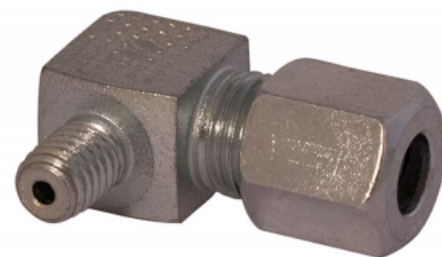

# 6174-xx

### SPECIFICATIONS

**Material** Steel **Shape** 90°

### DESCRIPTION

The WE – MK/C LL is a steel 90° coupling adapter with male connections on both ends, built for durable and reliable angled fluid or gas connections.

Item number	Size 1	Size 2	Pipe dim. 1
61740406	8x1	6x1	4 mm
61740408	8x1	8x1	4 mm
61740508	10x1	8x1	5 mm
61740606	10x1	6x1	6 mm
61740608	10x1	8x1	6 mm
61740610	10x1	10x1	6 mm
61740810	12x1	10x1	8 mm