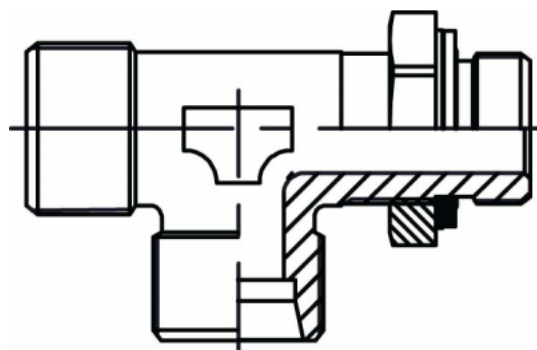

## LEE - G BODY

### SPECIFICATIONS

<b>Material</b>	Steel	<b>Shape</b>	L
-----------------	-------	--------------	---

### DESCRIPTION

The LEE - G Body Is a steel coupling adapter designed in an L shape. It features a versatile connection setup with male and adjustable male fittings, ensuring secure and adaptable joining solutions within the Coupling - Adapter Cutting ring family. Its robust steel construction guarantees durability and reliable performance in various applications.

Item number	Size 1	Size 2	Pipe dim. 1	Pipe dim. 2
65290605	14x1,5	14x1,5	6 mm	6 mm
65290805	16x1,5	16x1,5	8 mm	8 mm
65291007	18x1,5	18x1,5	10 mm	10 mm
65291207	20x1,5	20x1,5	12 mm	12 mm
65291409	22x1,5	22x1,5	14 mm	14 mm
65291609	24x1,5	24x1,5	16 mm	16 mm
65292013	30x2	30x2	20 mm	20 mm
65292517	36x2	36x2	25 mm	25 mm
65293021	42x2	42x2	30 mm	30 mm
65293825	52x2	52x2	38 mm	38 mm