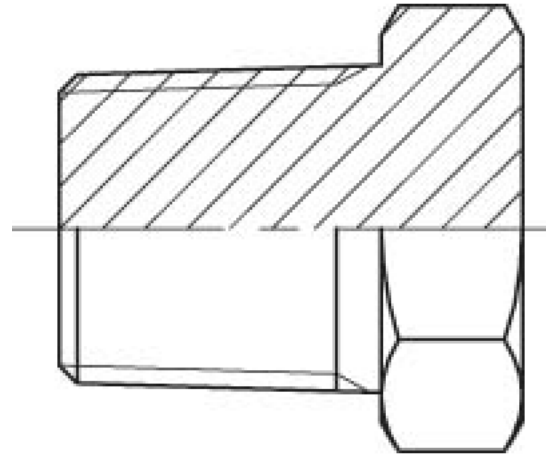

7501-10

PLUG R M

SPECIFICATIONS

Type 1	Male	Material	Steel
Shape	Plug		

DESCRIPTION

The Plug R M is a steel coupling adapter designed with a male plug shape, belonging to the Coupling - Adapter BSP/mm/npt family. Its robust steel construction ensures durability and reliable performance in various connection applications.

Item number	Size 1	Weight
75011002	R 1/8" Male	0.01 kg
75011004	R 1/4" Male	0.02 kg
75011006	R 3/8" Male	0.03 kg
75011008	R 1/2" Male	0.06 kg
75011012	R 3/4" Male	0.09 kg
75011016	R 1" Male	0.18 kg
75011020	R 1 1/4" Male	0.3 kg
75011024	R 1 1/2" Male	0.42 kg
75011032	R 2" Male	0.77 kg