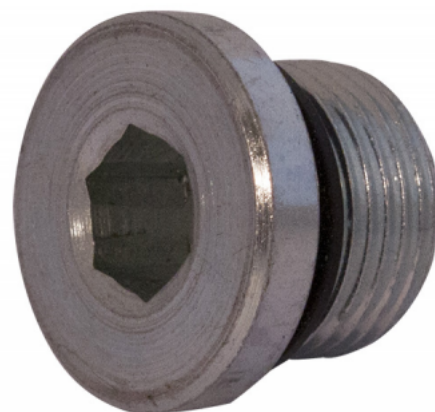

# 7504-00

## SOCKETPLUG METRIC

### SPECIFICATIONS

<b>Type 1</b>	Male	<b>Shape</b>	Plug
<b>Connection 1 - Sealing</b>	ED	<b>Material</b>	Steel

### DESCRIPTION

The Socketplug Metric is a male plug coupling from the Coupling - Adapter BSP/mm/npt family, crafted from durable steel for reliable performance. It features ED sealing to ensure secure connections, making it suitable for various industrial applications requiring robust and precise metric fittings.